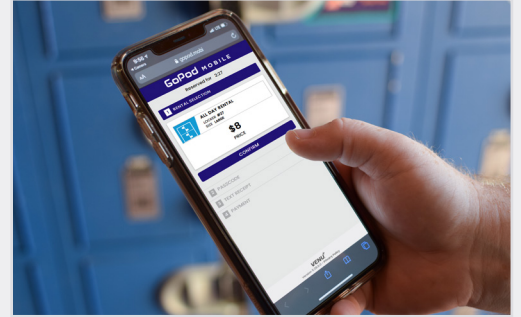

GoPod® Mobile Technology

Offering "no-touch" self-service transactions, GoPod® Mobile not only speeds up the rental process, but also delivers complete data recording and reporting.

- Export to Excel, PDF & popular formats for sharing with internal teams
- Optimize inventory levels & increase sales
- Respond to trends with daily, weekly, monthly & yearly reporting

Networked Kiosk

- Visit the kiosk once — direct access all day
- Cash, credit cards, RFID, bar codes, coupons & other cashless payments
- Bill acceptor & change-making capabilities
- PCI & ADA compliant
- Multi-language options
- Dimensions: 74.8"H x 24.0"W x 24.0"D