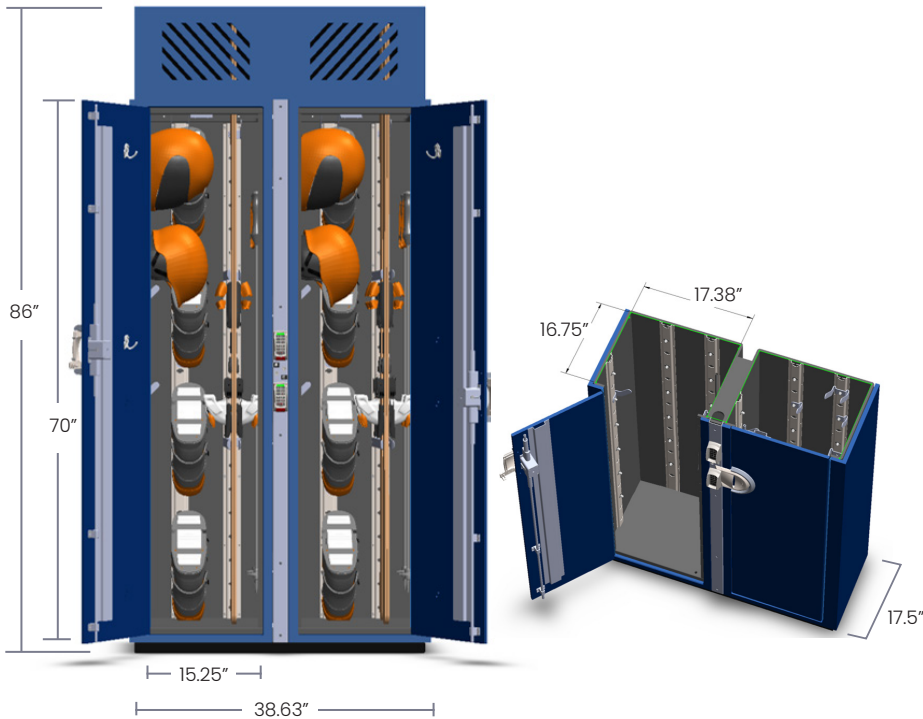

GoPod® Gear Garage Specs

Unique Features

	GoPod® Smart Lockers	GoPod® Gear Garage
GoPod® vending/control/reporting/keypad	✓	✓
GoPod® Mobile capability	✓	✓
Networked kiosks	✓	✓
Multi-day rentals	✓	✓
Durable HDPE construction	✓	✓
Gull-wing door openings	✓	✓
Intelligent door keypads	✓	✓
Stainless-steel "stile" design	✓	✓
XL "top hat" extender with air flow slats		✓
Single-action, three-point locking system		✓
Equipment hanger system		✓
Easy-loader functionality		✓