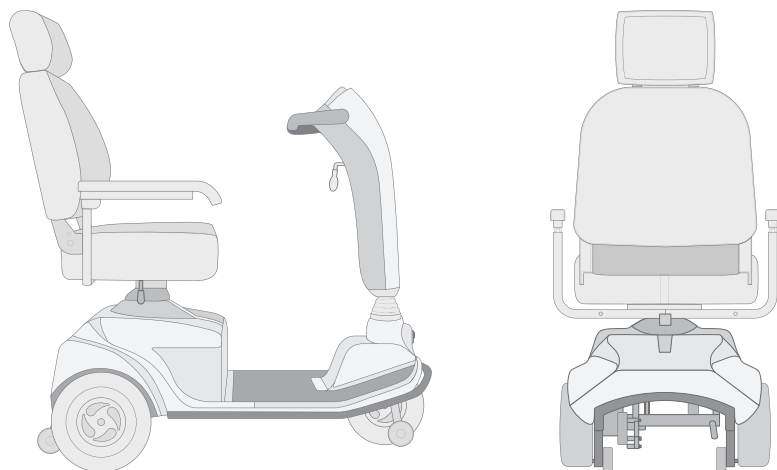

ECV Technical Data

Voyager Model

Specifications

Dimensions	49.5"H x 24"W x 42.4"L	(125.7 cm x 61 cm x 107.7 cm)
Ground Clearance	6"	(13 cm)
Rider Capacity	500 lbs	(226.8 kgs)
Vehicle Range	35 mi	(56 km)

Construction Features

- Dual Brake System
- Programmable Speed Governor
- Optional Seat Sensor for Auto-Shutoff
- Flat-Free Rugged Tires
- Flexible Front Basket

Optional Sunshade

Keep your guests cool with a breathable mesh sunshade.