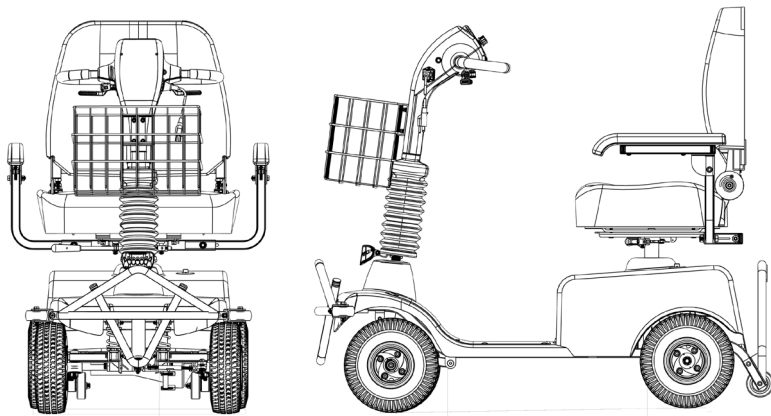

ECV Technical Data

Heavy Duty Model

Specifications

Dimensions	42"H x 23"W x 48"L	(107 cm x 58 cm x 122 cm)
Ground Clearance	5"	(13 cm)
Rider Capacity	500 lbs	(227 kgs)
Vehicle Range	35 mi	(56 km)

Construction Features

- Dual Brake System
- Programmable Speed Governor
- Seat Sensor for Auto-Shutoff
- Flat-Free Rugged Tires
- Stainless Steel Side-Impact Rollers